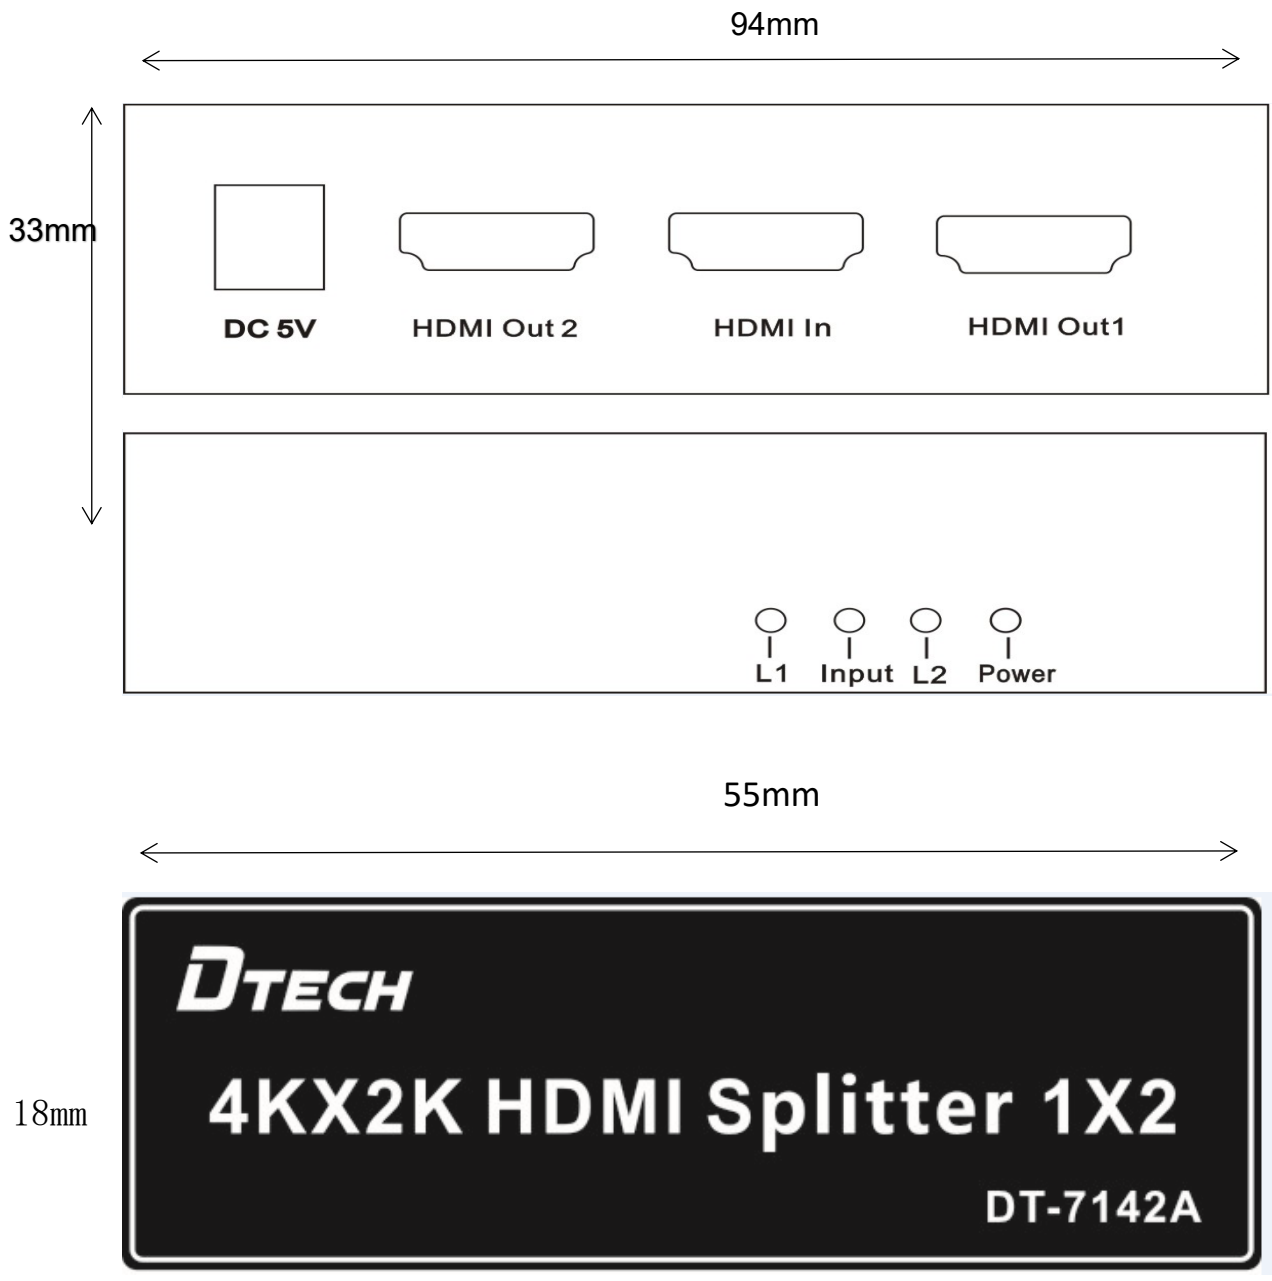

Please use the standard cable and specified length. And the non-standard length may cause the signal instability.

7. Technical parameter

	Parameter name	Detailed description
Video	protocol supported	HDCP 1.4
	Pixel bandwidth	340MHz, full digital
	Interface bandwidth	total bandwidth 10Gbps
	Maximum support resolution	4K*2K@30Hz
	Interface	HDMI-A
	Impedance	100Ω
Support	EDID	support
	Audio format	DTS-HD/Dolby-trueHD/LPCM7.1/DTS/DOLBY-AC3/DSD/HD(HBR)
	HDMI input distance	24AWG(15m)
	HDMI output distance	24AWG (10m)
Others	Power supply	power supply adapters: DC 5V/1A
	Maximum power consumption	3.8W
	Working temperature	-5°C ~ +70°C
	Working humidity	5% ~ 90%

III. Product accessories

- (1) power adapter: 5V/1A power 5.5 *1pc
- (2) manual book *1pc

IV. Appearance specification (all metal shell)

(Tolerance: $\pm 2\text{mm}$)

VI. Product label

Black character on white background 5cm*3cm

VII. Product package

Product

PO bag
10cm*15cm*3C

Blister inn

Inner box:
21.5*15.2*5cm
Weight:0.45KG

Outer carton box
57.5*46*32.5

Remarks:
QTY: 40PCS/CTN
G.W.:14.5KG